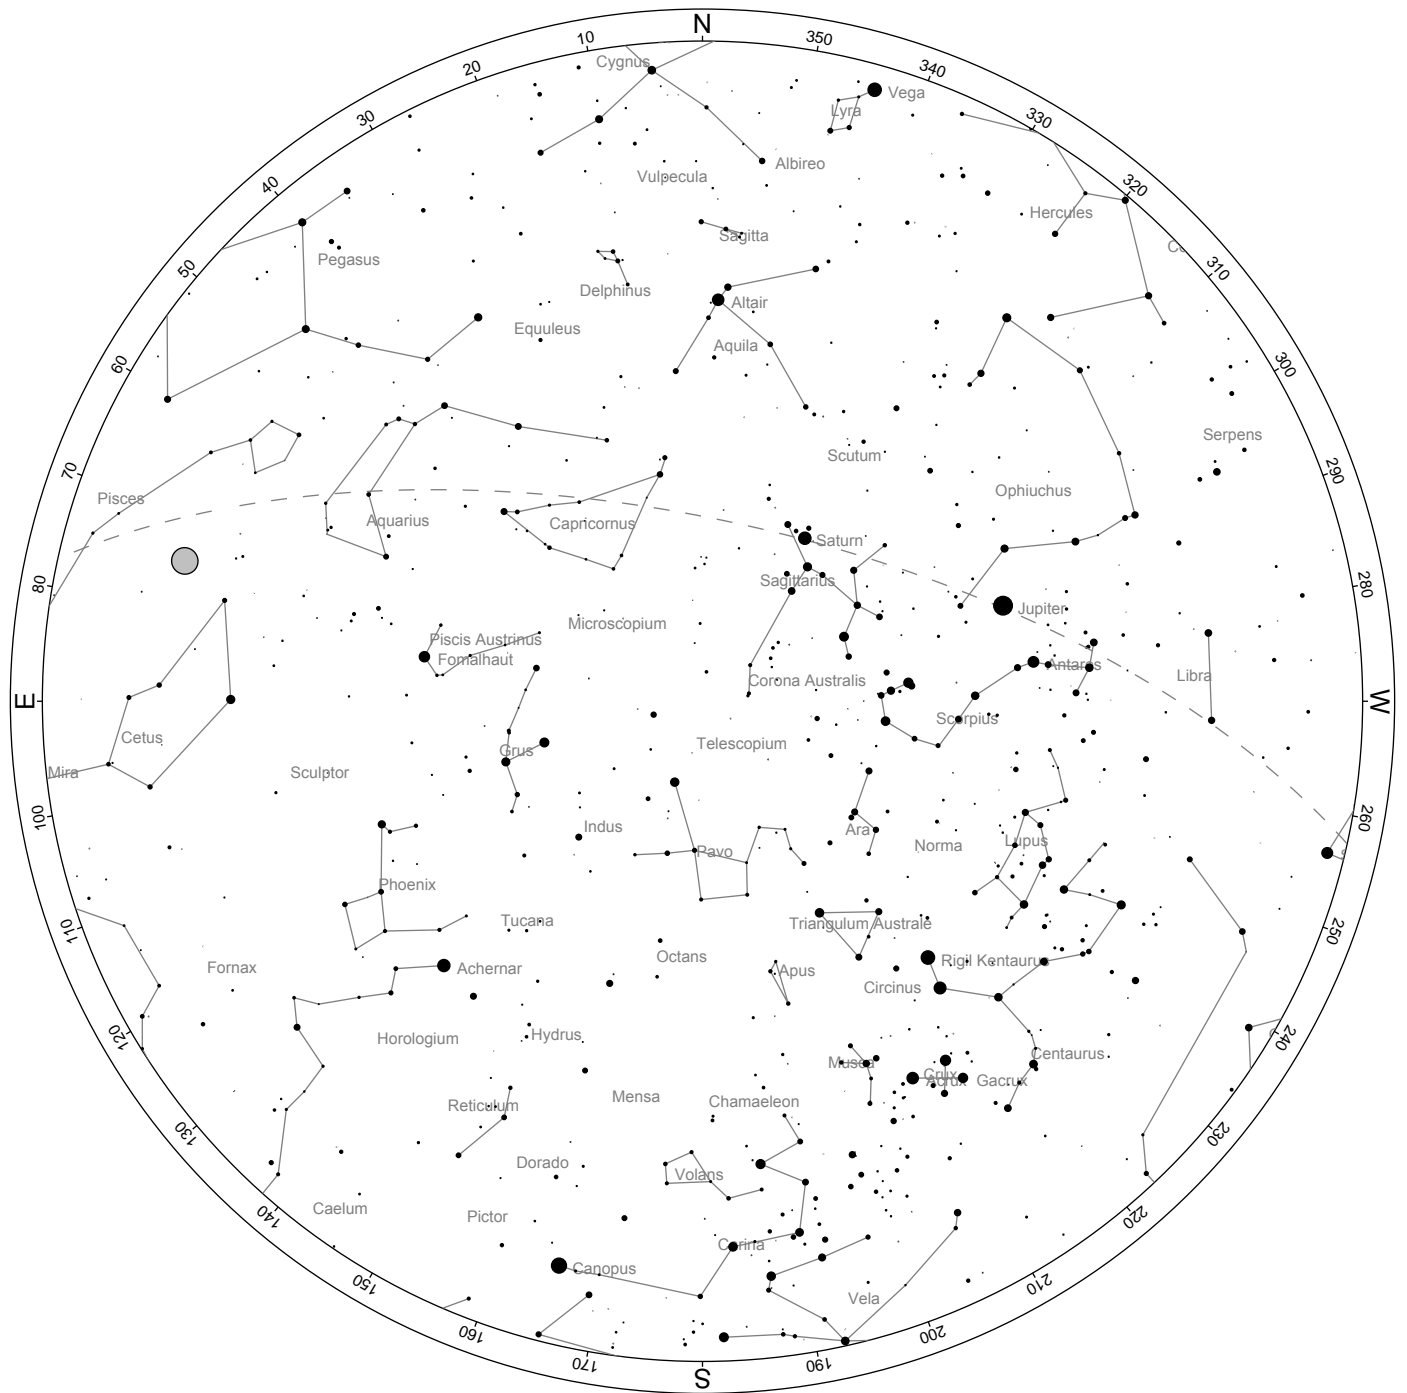

Interactive sky chart (now with PDF print option)

Location: Dunedin, 45.8788°S, 170.5028°E
Time: 15 September 2019 21:00 (UTC +12:00)